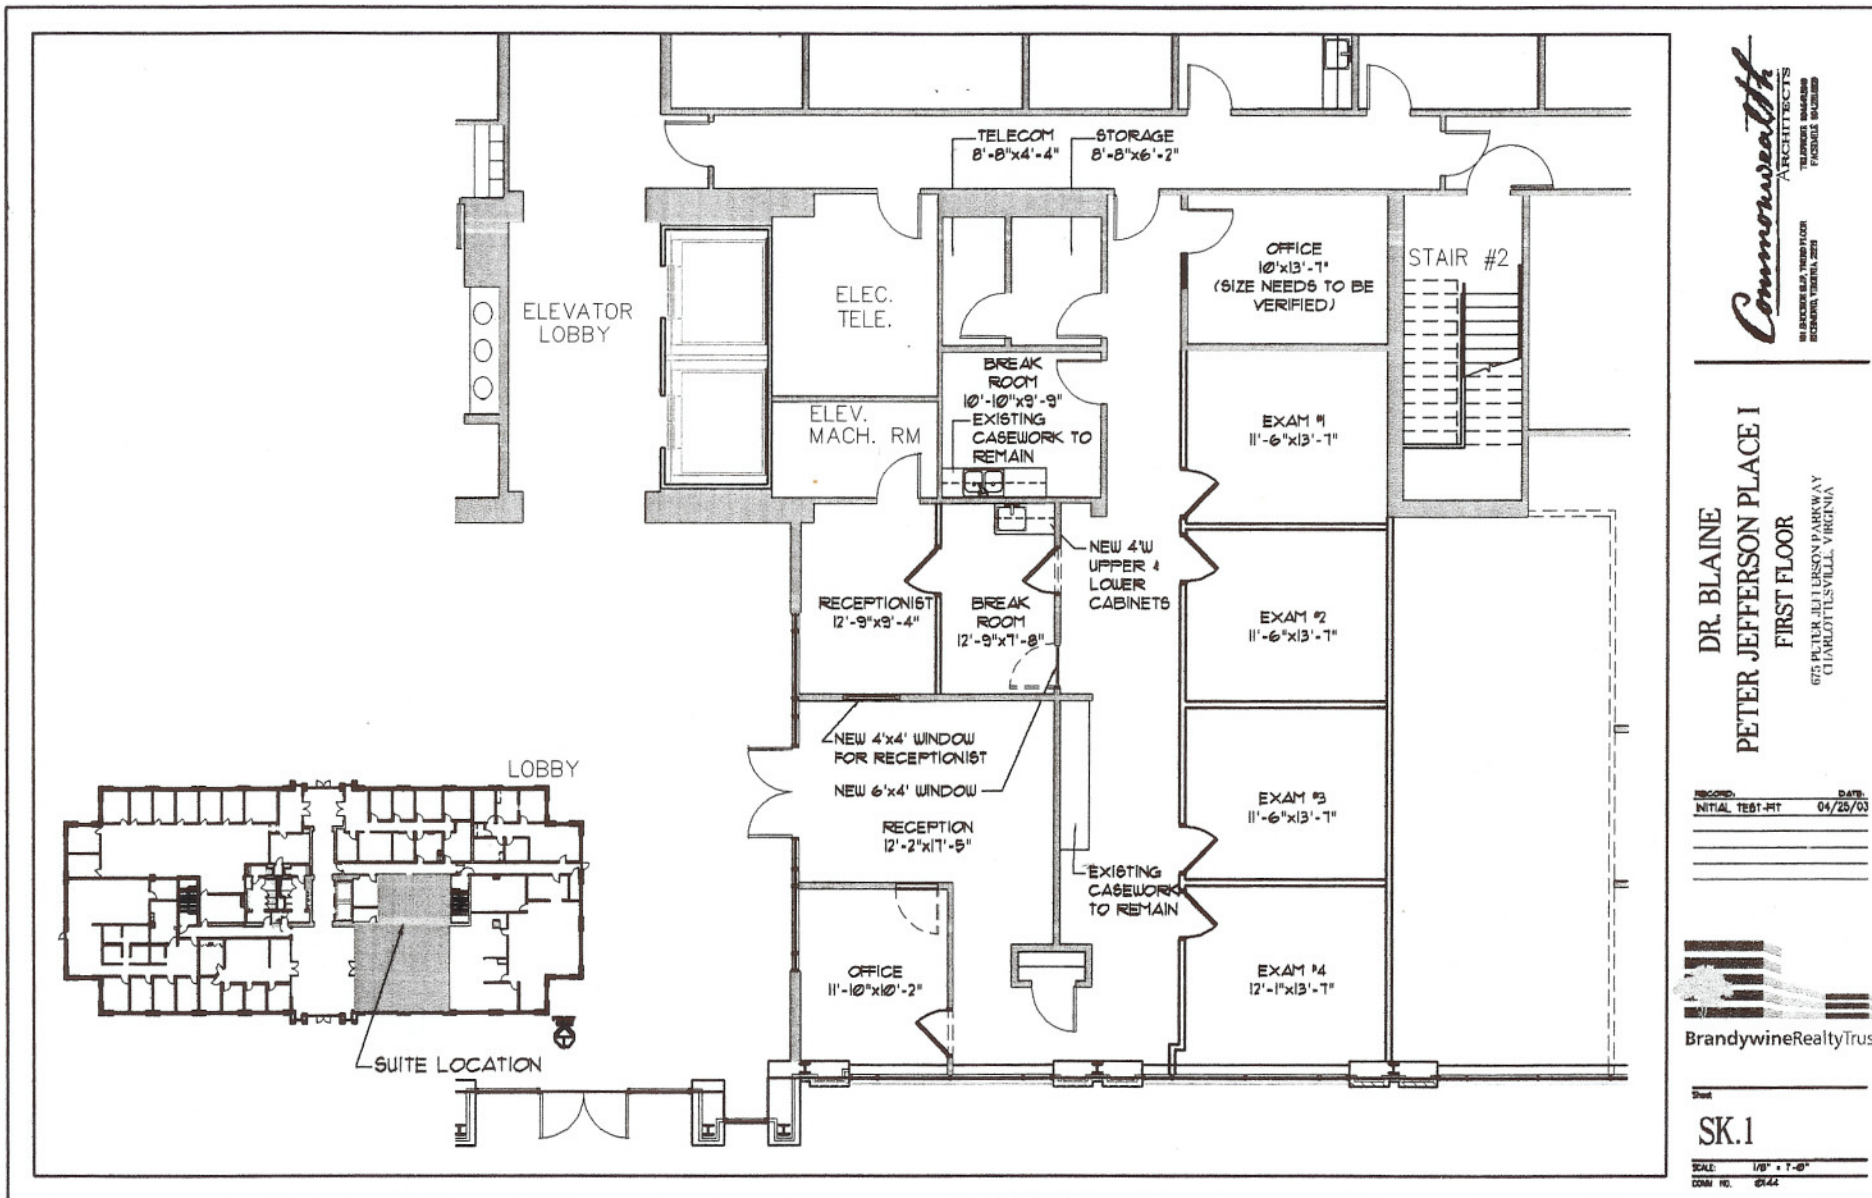

EXHIBIT E

Commonwealth
ARCHITECTS
TRAVIS BRADSHAW
FREDRICK BRADSHAW
IN JACKSONVILLE, FLORIDA
BOCA RATON, FLORIDA, 33433

DR. BLAINE
PETER JEFFERSON PLACE I
FIRST FLOOR
675 PETER JEFFERSON PARKWAY
CHARLOTTESVILLE, VIRGINIA

RECORD: INITIAL TEBT:HT DATE: 04/25/03

BrandywineRealtyTrust

Sheet
SK.1
SCALE: 1/8" = 1'-0"
DRAW NO. 044