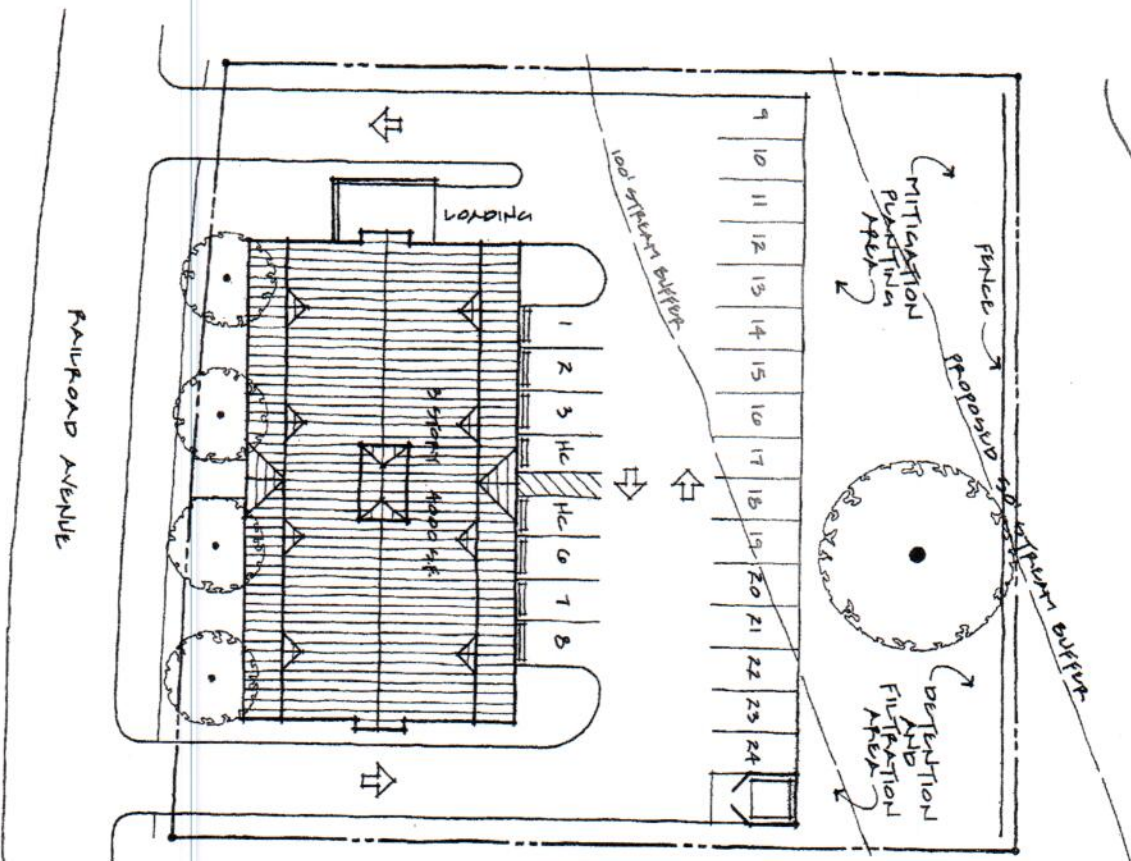

Conceptual Site Plan Sketch

01/11/11

5824 Railroad Avenue
Crozet, VA

SITE PLAN SKETCH

BEARD CROZET PROPERTY
MILVUIM L. OWENS ARCHITECT

1" = 20'
12/7/11